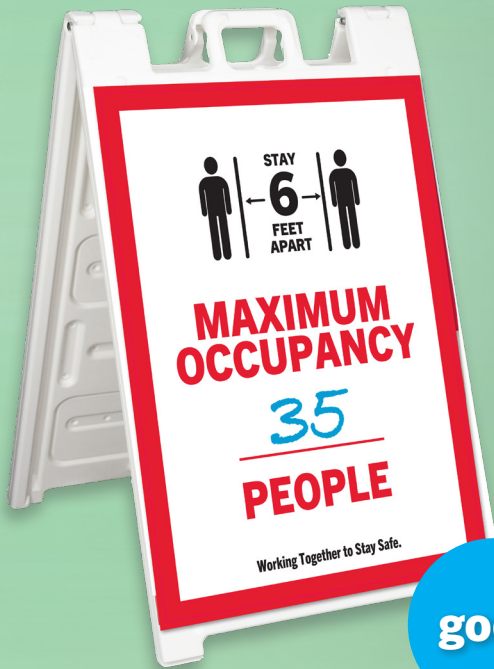

Getting Back to Business

A-Frame Stands

A-frame signs are a great way to bring attention to your business. Kelly Paper offers these portable outdoor displays from Plasticade. Ask about the Signicade Deluxe or Econo Classic along with other styles.

PLASTICADE®

good

better

best

Signicade

- All plastic sign frame holds two 24" x 36" signs
- Sign face can hold vinyl sheets, metal, & other signs
- Recessed sign area helps to protect sign faces
- Can be internally weighted down with dry sand

PRODUCT CODE
7000966

COLOR
WHITE

Econo Classic

- A durable A-frame at an economy price
- Quick-Change feature, signs easily slide in and out
- All plastic sign stand for 24" x 36" signs
- Stay tabs ensure signs stay securely in place

PRODUCT CODE
7003169

COLOR
WHITE

Signicade Deluxe

- Quick-Change feature, signs easily slide in and out
- Can be internally weighted down with dry sand
- No maintenance - all plastic, use indoors or out
- Holds signs 24" x 36" and up to 3/16" thick